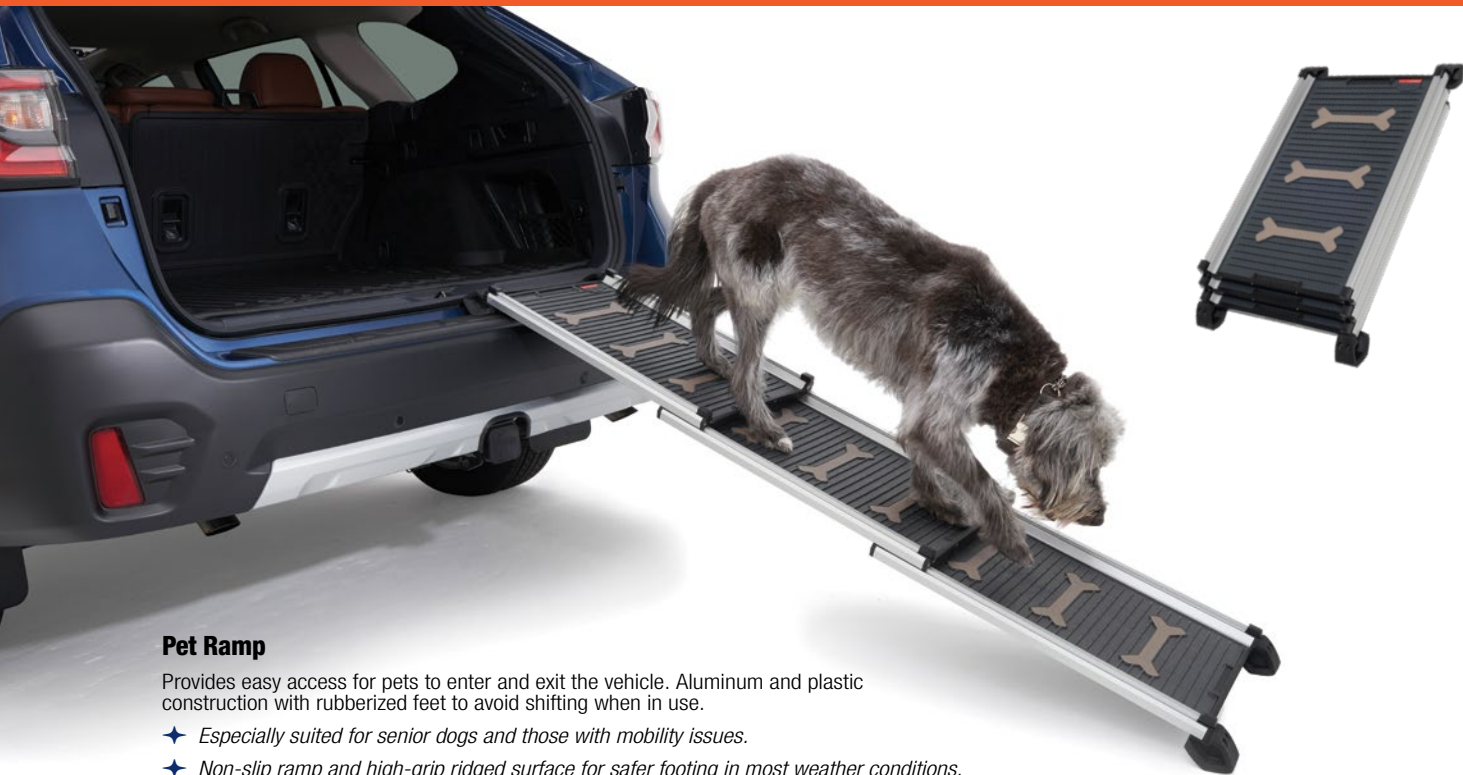

Pet-friendly Accessories

Genuine Subaru Pet-friendly Accessories

Travel essentials for your furry travel companions.

As you head out on your next adventure, bring your pets along with you in safety and comfort. Genuine Subaru Pet-friendly Accessories are engineered with the same care and attention to quality, safety and durability that Genuine Subaru Accessories are known for. After all, your pets are part of your family.

Subaru is committed to returning the love our pets give us. Keep your furry family members safe and comfortable with Genuine Subaru Pet-friendly Accessories.

Pet Ramp

Provides easy access for pets to enter and exit the vehicle. Aluminum and plastic construction with rubberized feet to avoid shifting when in use.

- ★ *Especially suited for senior dogs and those with mobility issues.*
- ★ *Non-slip ramp and high-grip ridged surface for safer footing in most weather conditions.*
- ★ *Lightweight, telescoping design folds with ease to store when not in use.*
- ★ *Supports pets up to 220 lbs.*

- ✦ Features thick padding and durable polyester shell.
- ✦ Includes foldout bumper protector for added protection.
- ✦ Integrated zipper allows for 60/40 seats to be up or down when in use.
- ✦ Easy installation: latches attach to the lower cargo mounting loops and rear child seat tether points.
- ✦ Adjustable straps affix to headrests and Velcro® mounting straps attach at various locations for increased stability.
- ✦ LATCH-accessible, machine-washable, easy to vacuum or wipe clean.