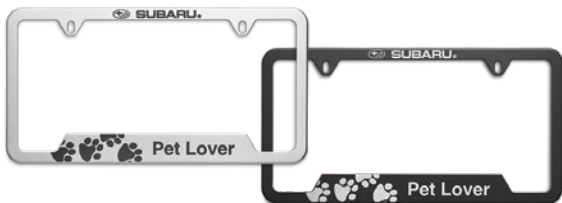

Seat Cover – 2nd Row Captain's Chairs

F411SXC011 (Ascent models)

Seat Cover – 3rd Row Bench

Extend protection to your third row seats with the custom-fitted 3rd row set cover.

F411SXC021 (Ascent models)

License Plate Frames – Pet Lover

At Subaru, pets are part of the family. Share your love for your furry, scaly or feathered friends with our Pet Lover license plate frame. Subaru Pet Lover frames are manufactured from heavy-gauge 304-stainless steel that will not rust or corrode, and feature a 1/2" frame width around the top and sides and 1-1/8" width bottom.