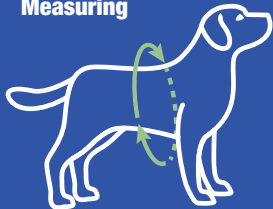

Pet Harness

Buckle up your dog for safety before you begin your road trip together. Infinity Loop webbing design, padded vest, seatbelt grade straps and stress-tested buckles work together to distribute and reduce damaging forces in the event of a car collision. Manufactured by Sleepypod® in signature Subaru blue. Refer to the sizing guide to determine the correct size for your dog.

- ★ *Crash-tested at child safety seat standards and certified by the Center for Pet Safety for dogs 18-90 lbs.*
- ★ *Double "D" ring connection design to affix a leash.*
- ★ *Reflective strips and logo for improved visibility at night.*

SOA854H000 (Small: 16.5" - 22")

SOA854H010 (Medium: 22.5" - 28")

SOA854H020 (Large: 28.5" - 34")

SOA854H030 (X-Large: 34.5" - 40")

Measuring

Measure around your dog's ribs
just behind the front legs