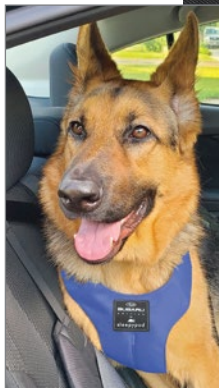

The Subaru Loves Pets initiative and National Make A Dog's Day celebration has helped over 106,000 shelter pets find loving homes since the program began.

Pet Harness

Buckle up your dog for safety before you begin your road trip together. Infinity Loop webbing design, padded vest, seatbelt grade straps and stress-tested buckles work together to distribute and reduce damaging forces in the event of a car collision. Manufactured by Sleepypod® in signature Subaru blue. Refer to the sizing guide to determine the correct size for your dog.

SOA854H000 (Small: 16.5" - 22")

SOA854H010 (Medium: 22.5" - 28")

SOA854H020 (Large: 28.5" - 34")

SOA854H030 (X-Large: 34.5" - 40")

Measuring

Measure around your dog's ribs
just behind the front legs

Collapsible Pet Kennel